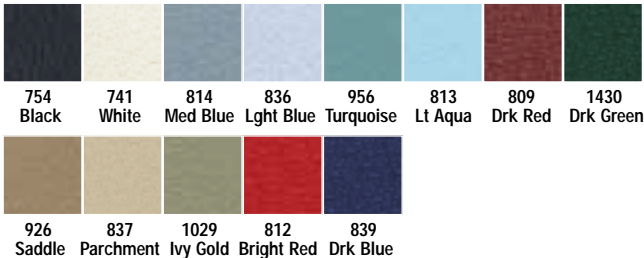

# SUNVISORS/HEADLINERS

Convertible Visors use Sierra or Corinthian grains

## '64½ - '70 • Moonskin Grain

## '71 - '73 • Tier Grain

*TMI is proud to feature*

**ENDURATEX™**

*Vinyl for ALL our Upholstery Products*